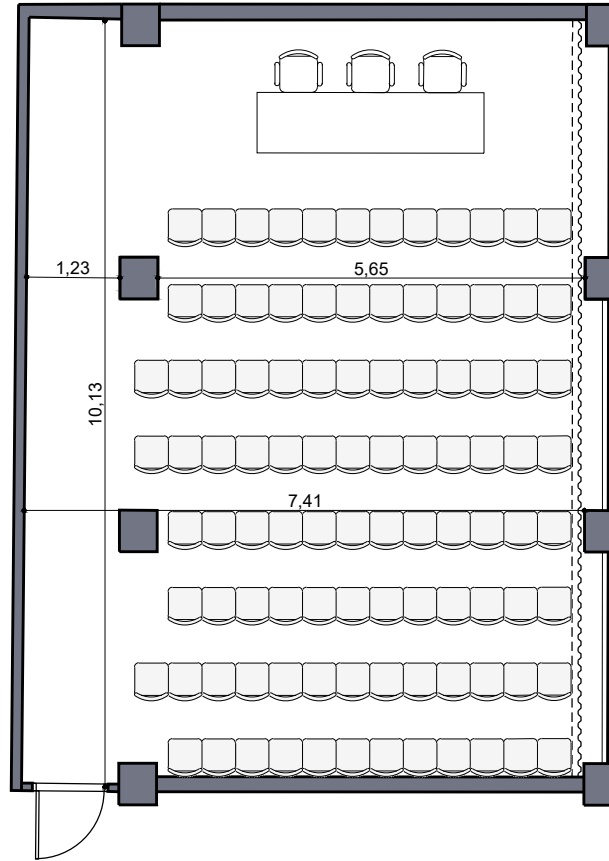

CRONUS CONFERENCE HALL (Lobby)

90.8 m<sup>2</sup>  
h= 2.65m

104 SEATS

SCALE 1.100

AMALTHEIA CONFERENCE HALL (Lobby)

83.7 m<sup>2</sup>  
h= 2.65m

102 SEATS

SCALE 1.100

HERA Meeting Room (Lobby)

44.1 m<sup>2</sup>  
h= 2.85m

45 SEATS

SCALE 1.100