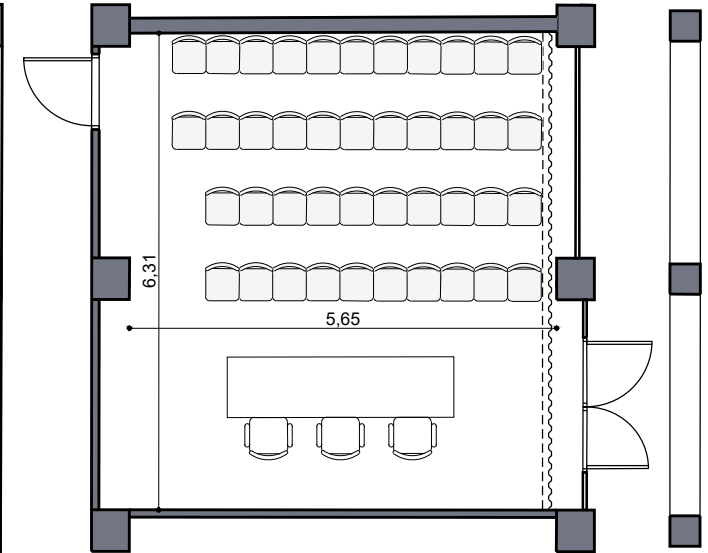

CRONUS CONFERENCE HALL (Lobby)

90.8 m<sup>2</sup>  
h= 2.65m

104 SEATS

SCALE 1.100

AMALTHEIA CONFERENCE HALL (Lobby)

83.7 m<sup>2</sup>  
h= 2.65m

102 SEATS

SCALE 1.100

HERA Meeting Room (Lobby)

44.1 m<sup>2</sup>  
h= 2.85m

45 SEATS

SCALE 1.100